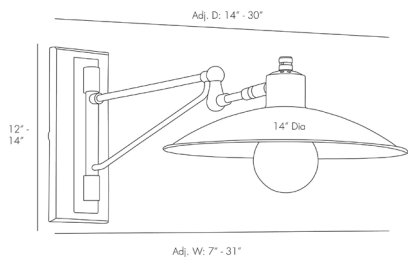

ARTERIOS

NOX SCONCE

49084

Bronze, Antique Brass
Contract Suitable As Is

Crafted entirely of stainless steel, the mount and arm have a rich bronze finish that is slightly weathered to add to its vintage look. The shade is finished in an antique brass, while the interior is painted in white for added reflective light. It is mounted on an 180° swivel arm and the shade has slight vertical maneuverability. Shown with a 5-inch frosted globe bulb. Also available in pale brass (49172). Damp-rated, although limited

APPEARANCE

Material	Steel
Finish	Bronze
Top Coat/Sealant	true

DIMENSIONS

Backplate	6.25 IN
	H: 12.5 IN, W: 4.5 IN, D: 1 IN

WIRING

Rating	Damp
Cord	0.5 FT, Black, SPT-2
Socket	1, Brass, Type A- E26 Keyless
Switch	At Socket, On/Off Rotary
Maximum Watt	60
Voltage	110-120 V

CERTIFICATIONS

Cerifications	Mexico Australia, EU, United Kingdom, Middle East, United States, Canada
---------------	---

COMPLIANCY

UL/ETL	Yes
CB	Yes
RoHS	true

SHIPPING

Product Weight	9 LBS
Gross Weight 1	13.5 LBS
Shipping Box 1	H: 15 IN, L: 34 IN, W: 18 IN